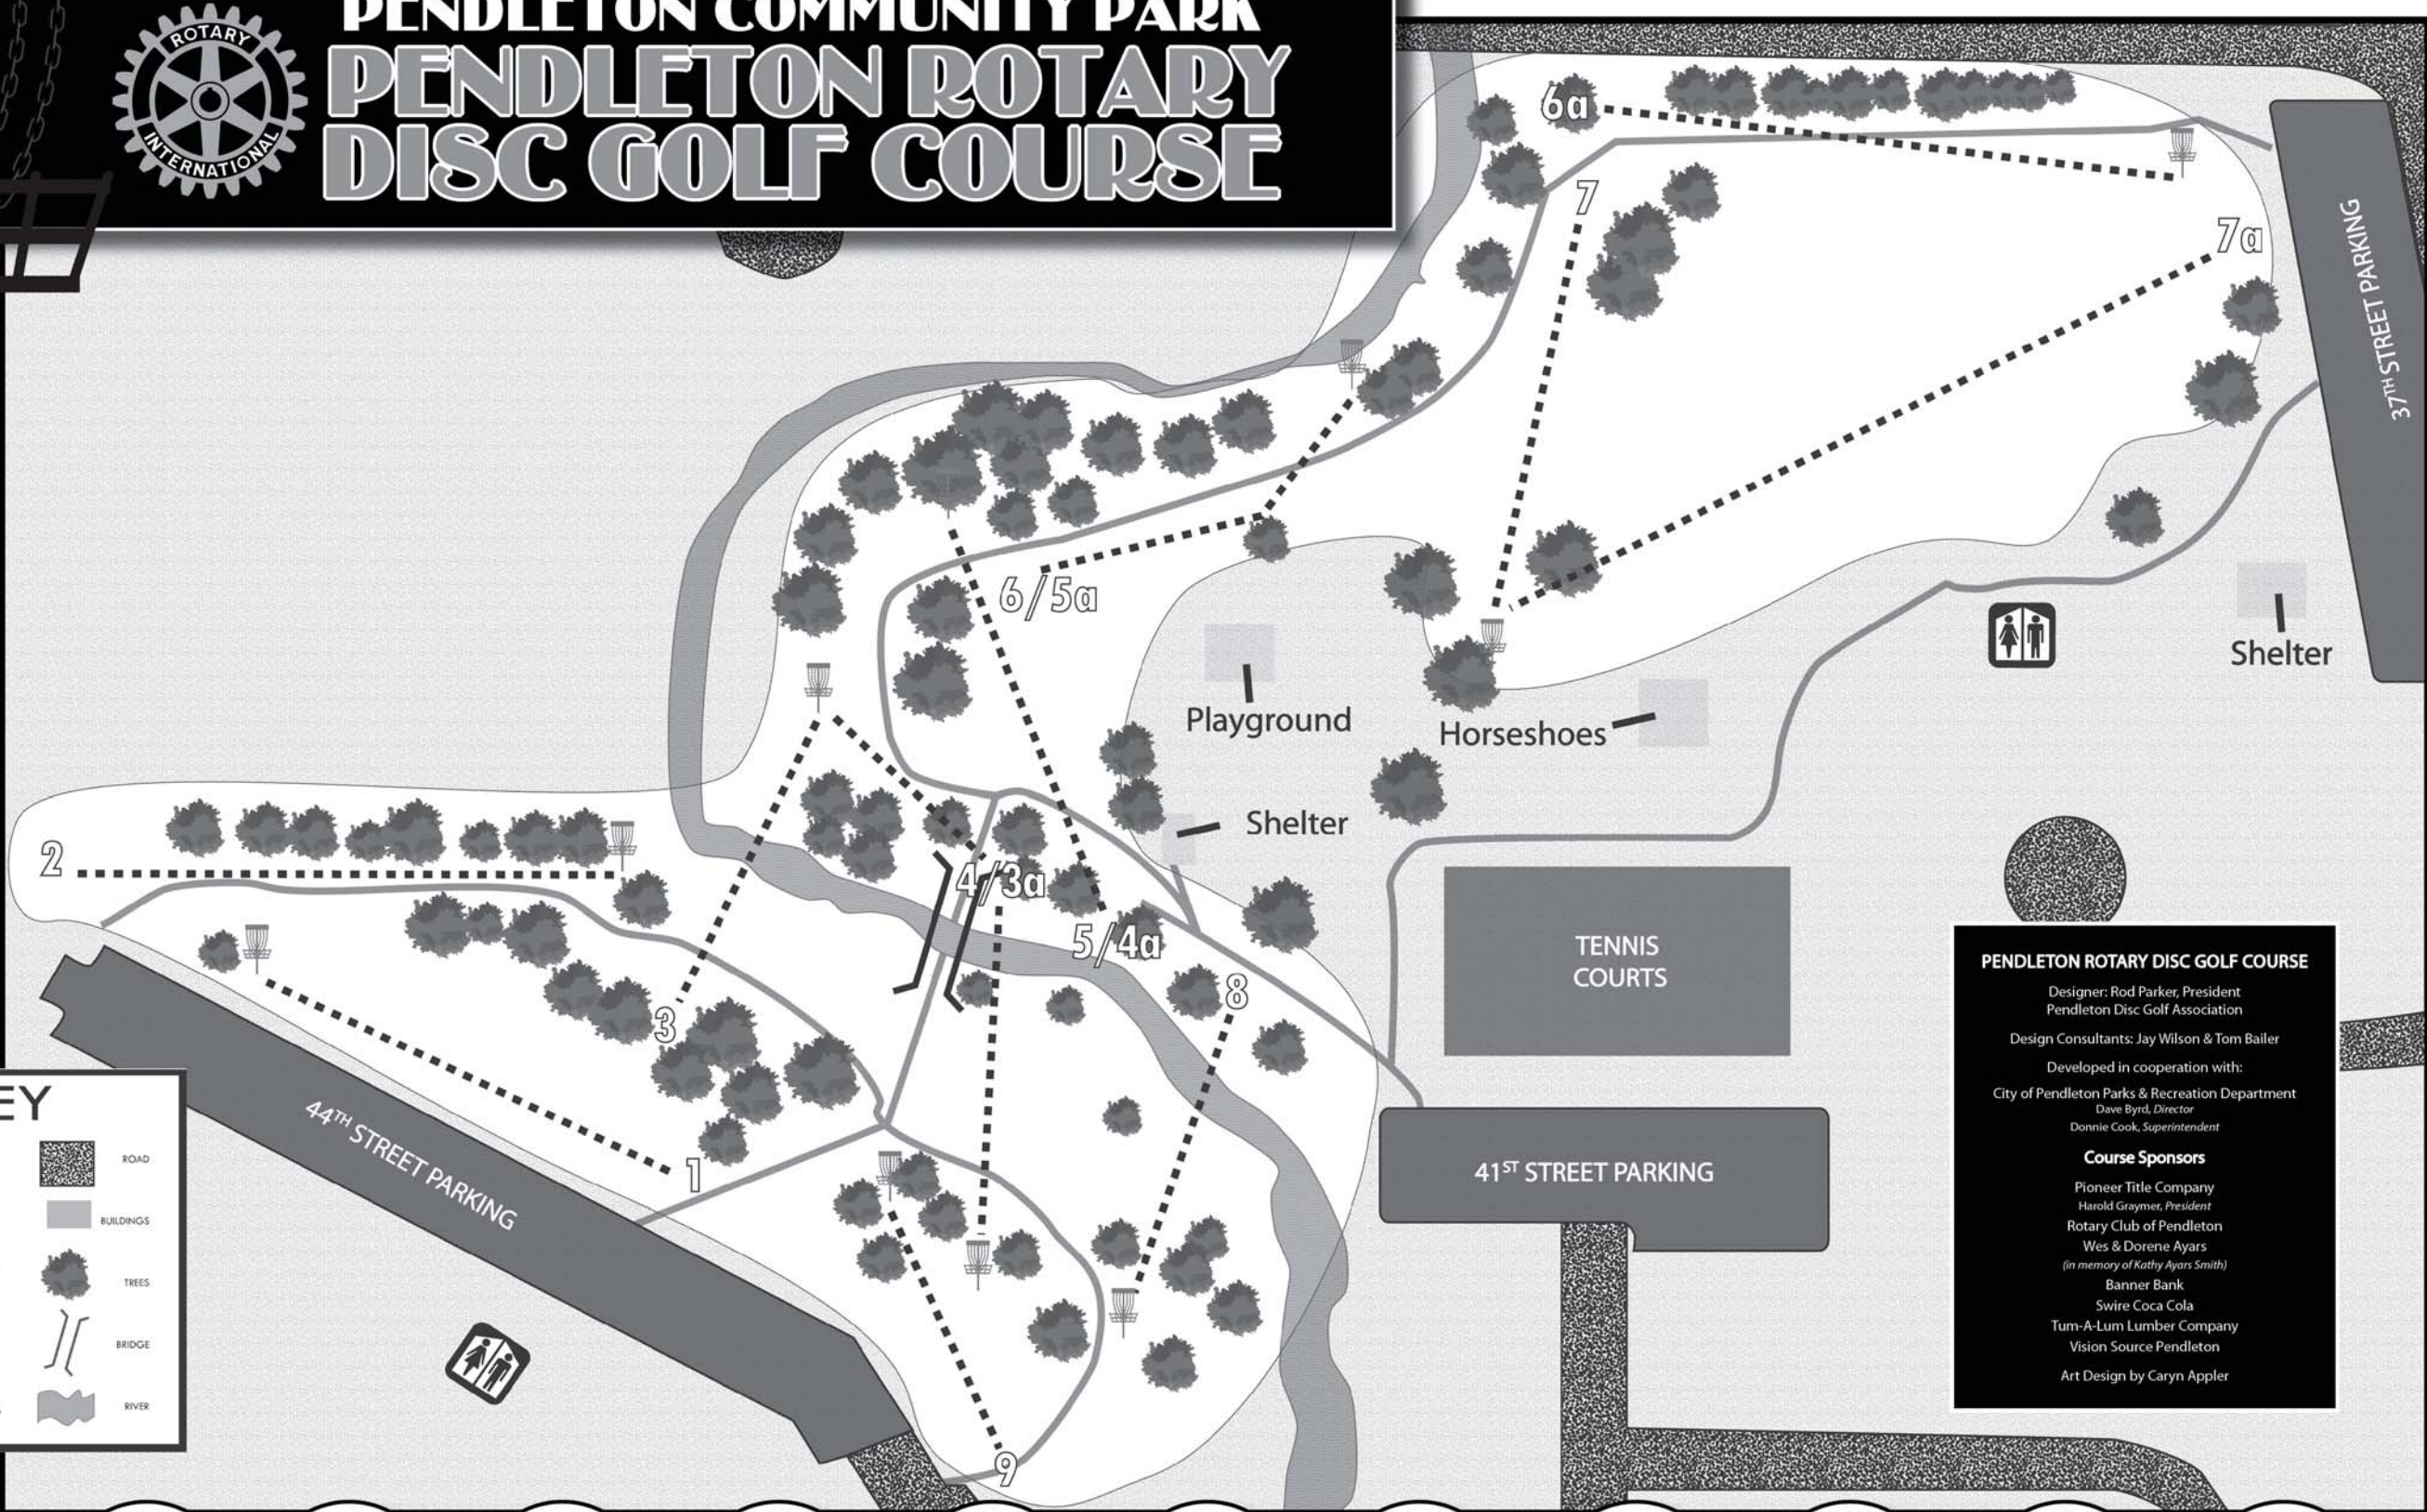

# PENDLETON COMMUNITY PARK PENDLETON ROTARY DISC GOLF COURSE

### KEY

	BASKET		ROAD
	STARTING TEE		BUILDINGS
	DIRECTIONS		TREES
	WALKING PATH		BRIDGE
	OUT OF BOUNDS AREA		RIVER

**PENDLETON ROTARY DISC GOLF COURSE**

Designer: Rod Parker, President  
Pendleton Disc Golf Association

Design Consultants: Jay Wilson & Tom Bailer

Developed in cooperation with:  
City of Pendleton Parks & Recreation Department  
Dave Byrd, Director  
Donnie Cook, Superintendent

**Course Sponsors**

Pioneer Title Company  
Harold Graymer, President  
Rotary Club of Pendleton  
Wes & Dorene Ayars  
*(in memory of Kathy Ayars Smith)*  
Banner Bank  
Swire Coca Cola  
Tum-A-Lum Lumber Company  
Vision Source Pendleton

Art Design by Caryn Appler

- 290 FT  
**HOLE 1**  
PAR 3
- 300 FT  
**HOLE 2**  
PAR 3
- 205' FT  
**HOLE 3**  
PAR 3
- 223' FT  
**HOLE 4**  
PAR 3
- 271 FT  
**HOLE 5/4a**  
PAR 3
- 281' FT  
**HOLE 6/5a**  
PAR 3
- 247 FT  
**HOLE 6a**  
PAR 3
- 274 FT  
**HOLE 7**  
PAR 3
- 550 FT  
**HOLE 7a**  
PAR 4
- 253 FT  
**HOLE 8**  
PAR 3
- 170 FT  
**HOLE 9**  
PAR 3