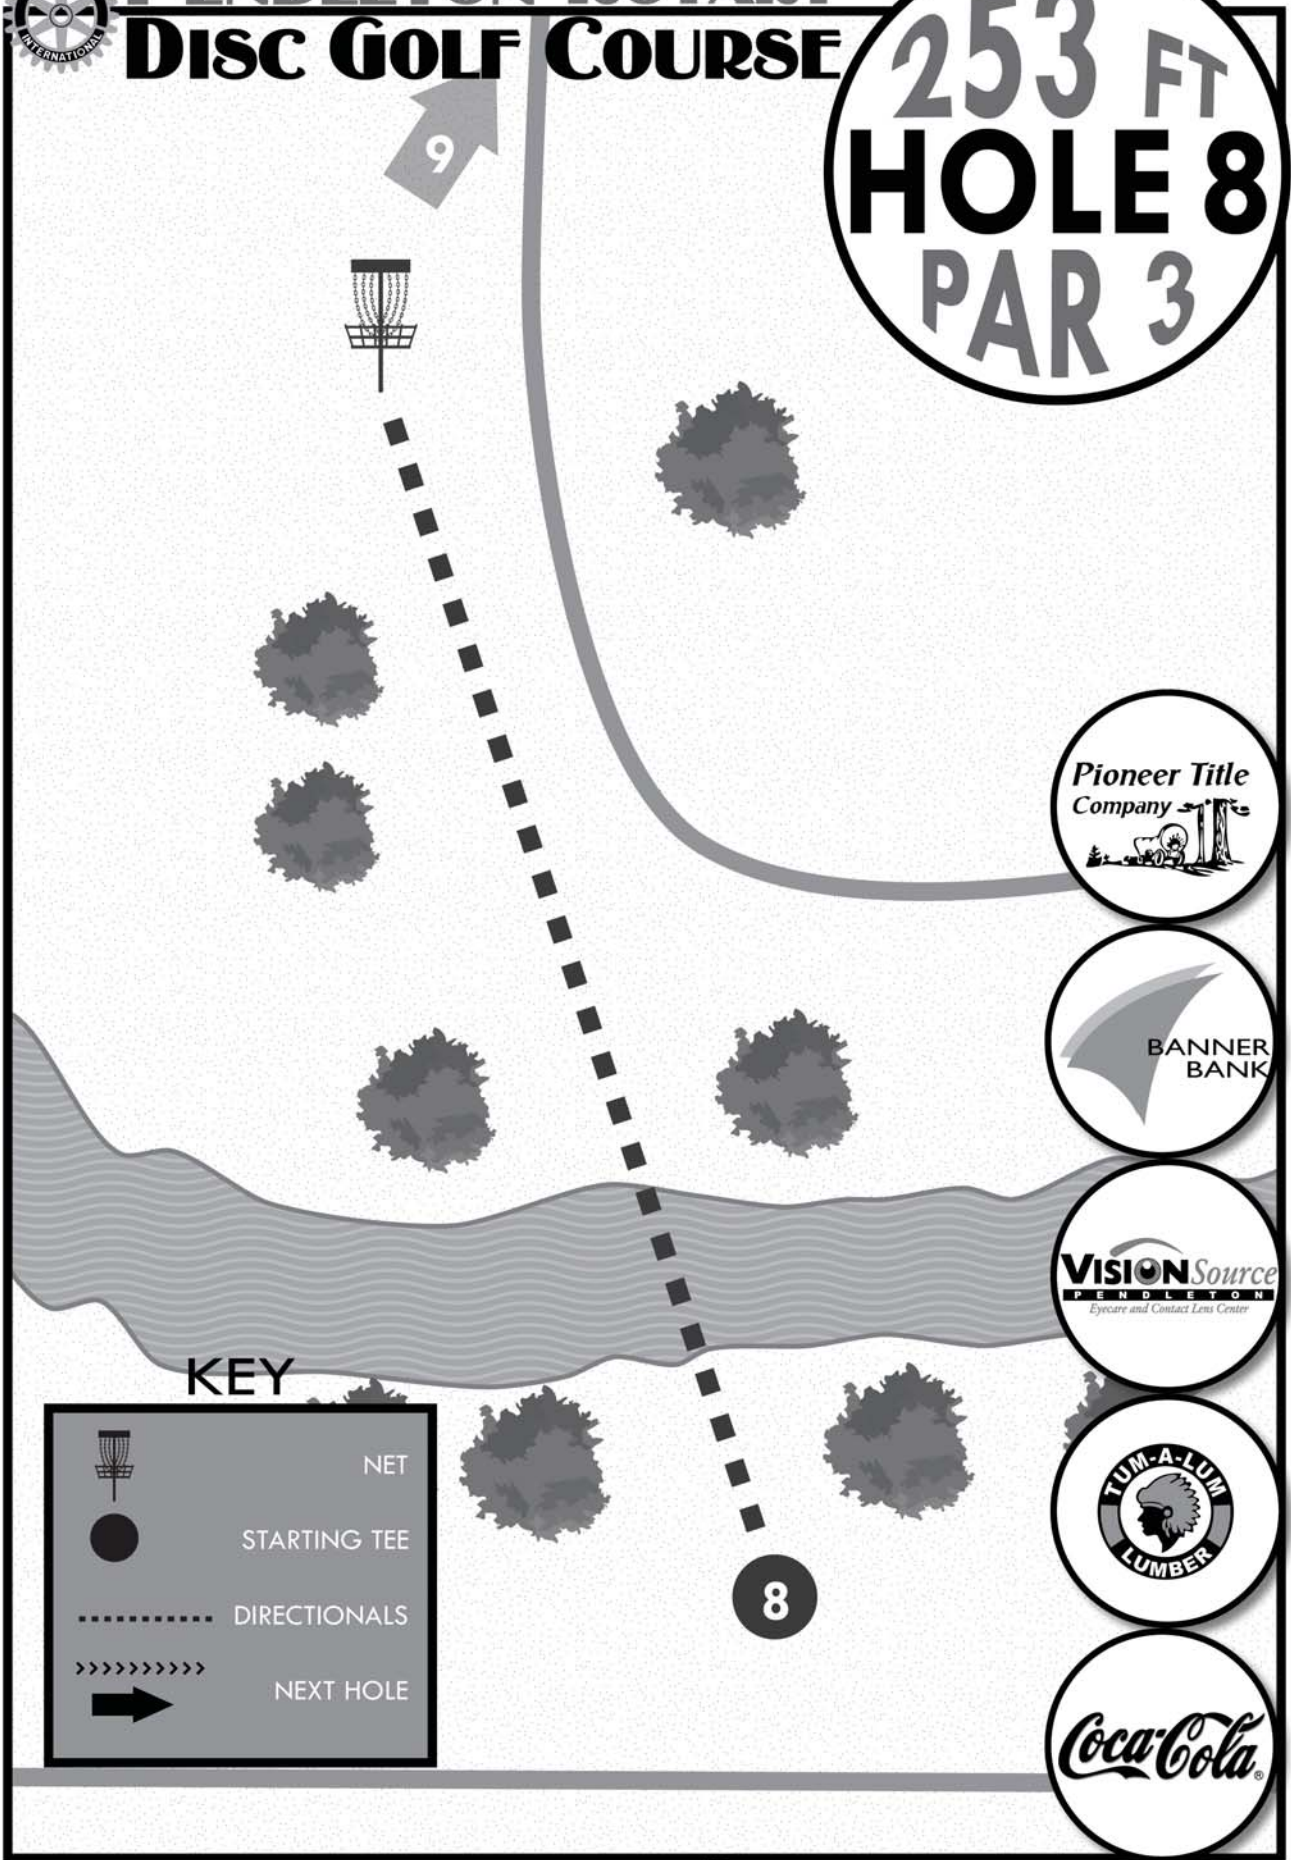

PENDLETON ROTARY DISC GOLF COURSE

253 FT
HOLE 8
PAR 3

KEY

	NET
	STARTING TEE
	DIRECTIONALS
	NEXT HOLE

sponsored by

ST. ANTHONY HOSPITAL