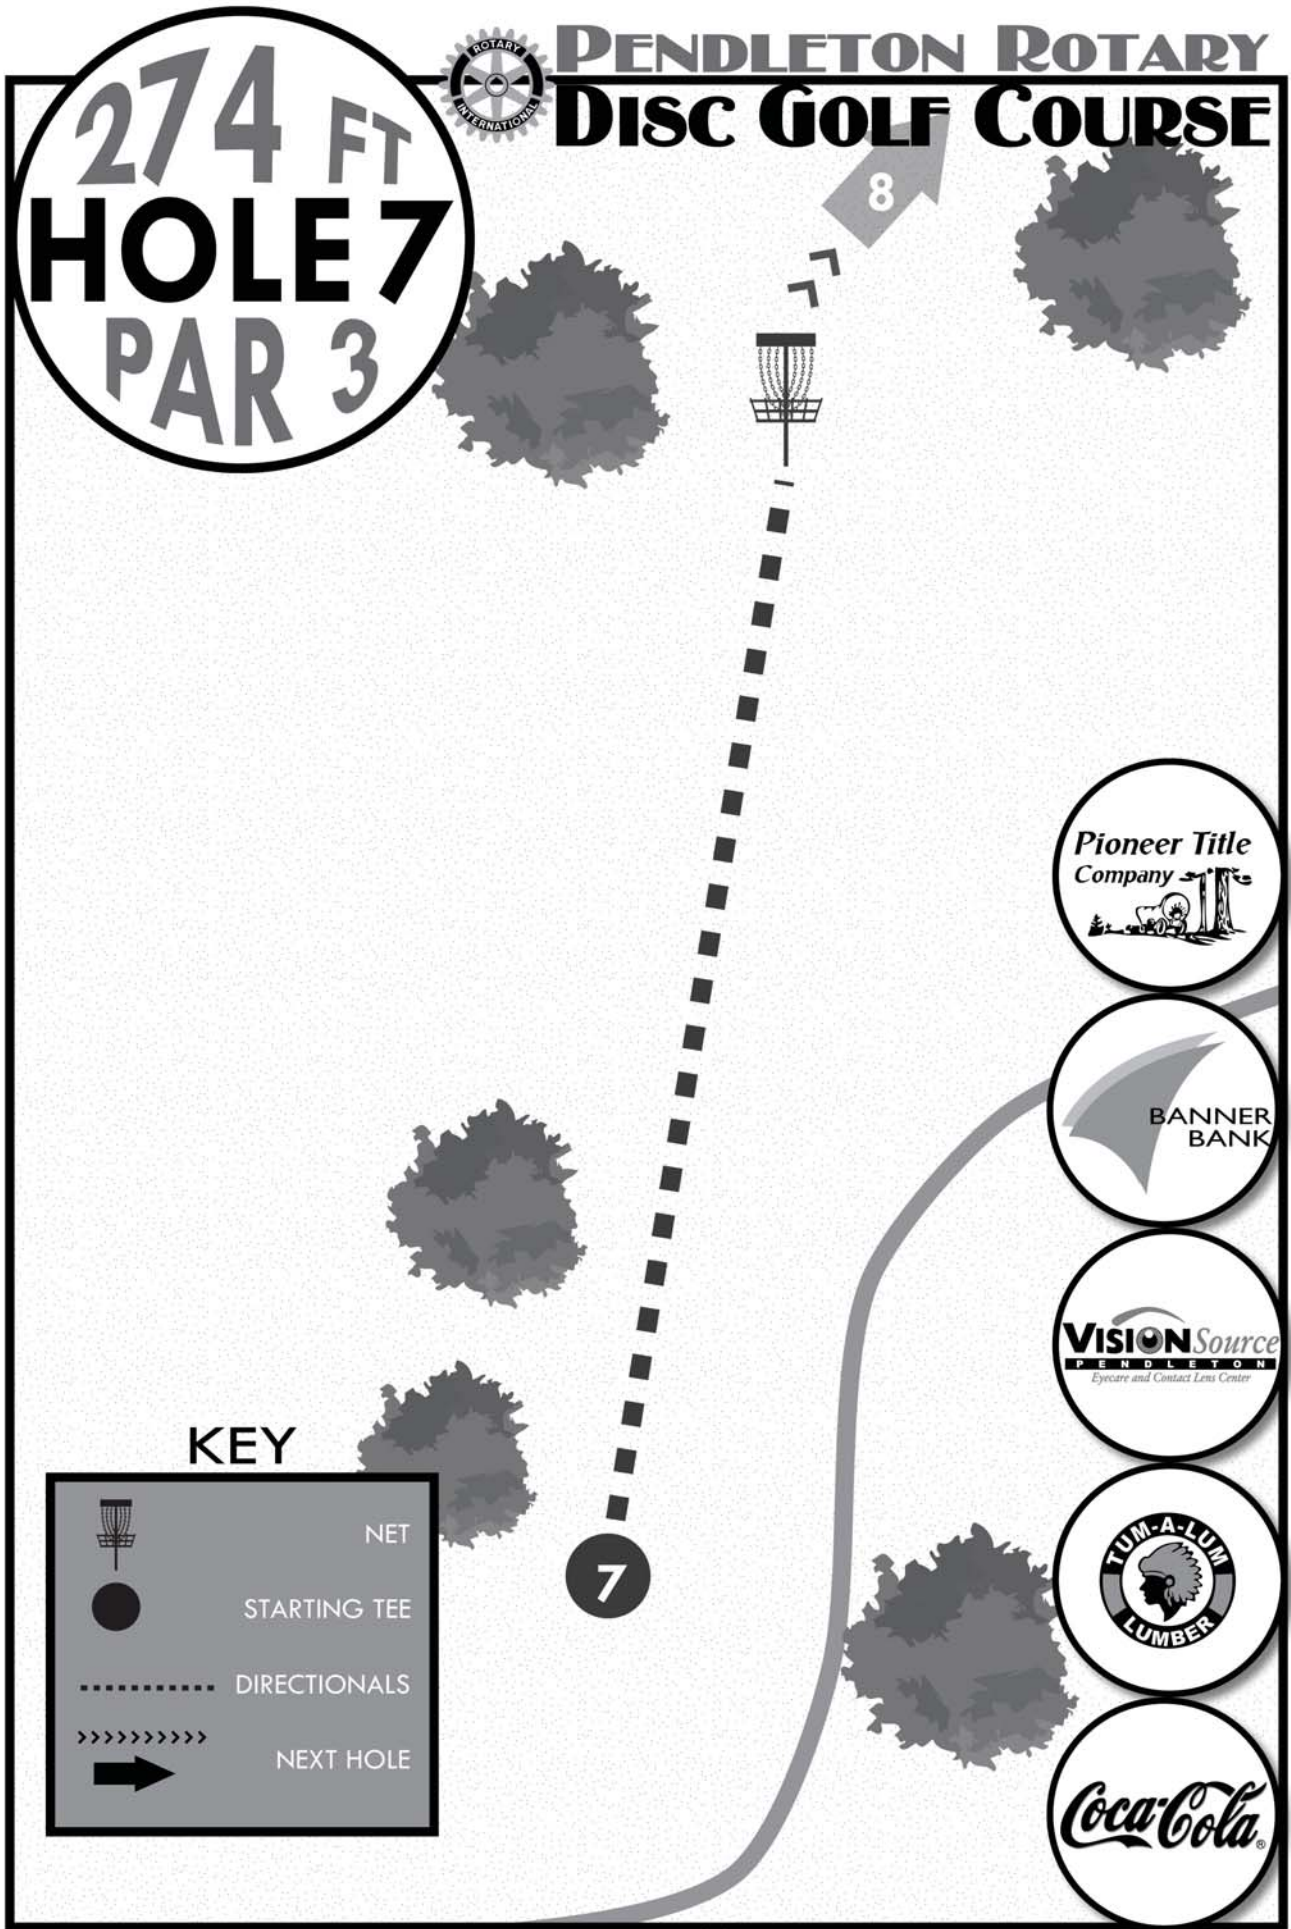

PENDLETON ROTARY DISC GOLF COURSE

274 FT
HOLE 7
PAR 3

KEY

	NET
	STARTING TEE
	DIRECTIONALS
	NEXT HOLE

sponsored by

CONTINENTAL MILLS INC.