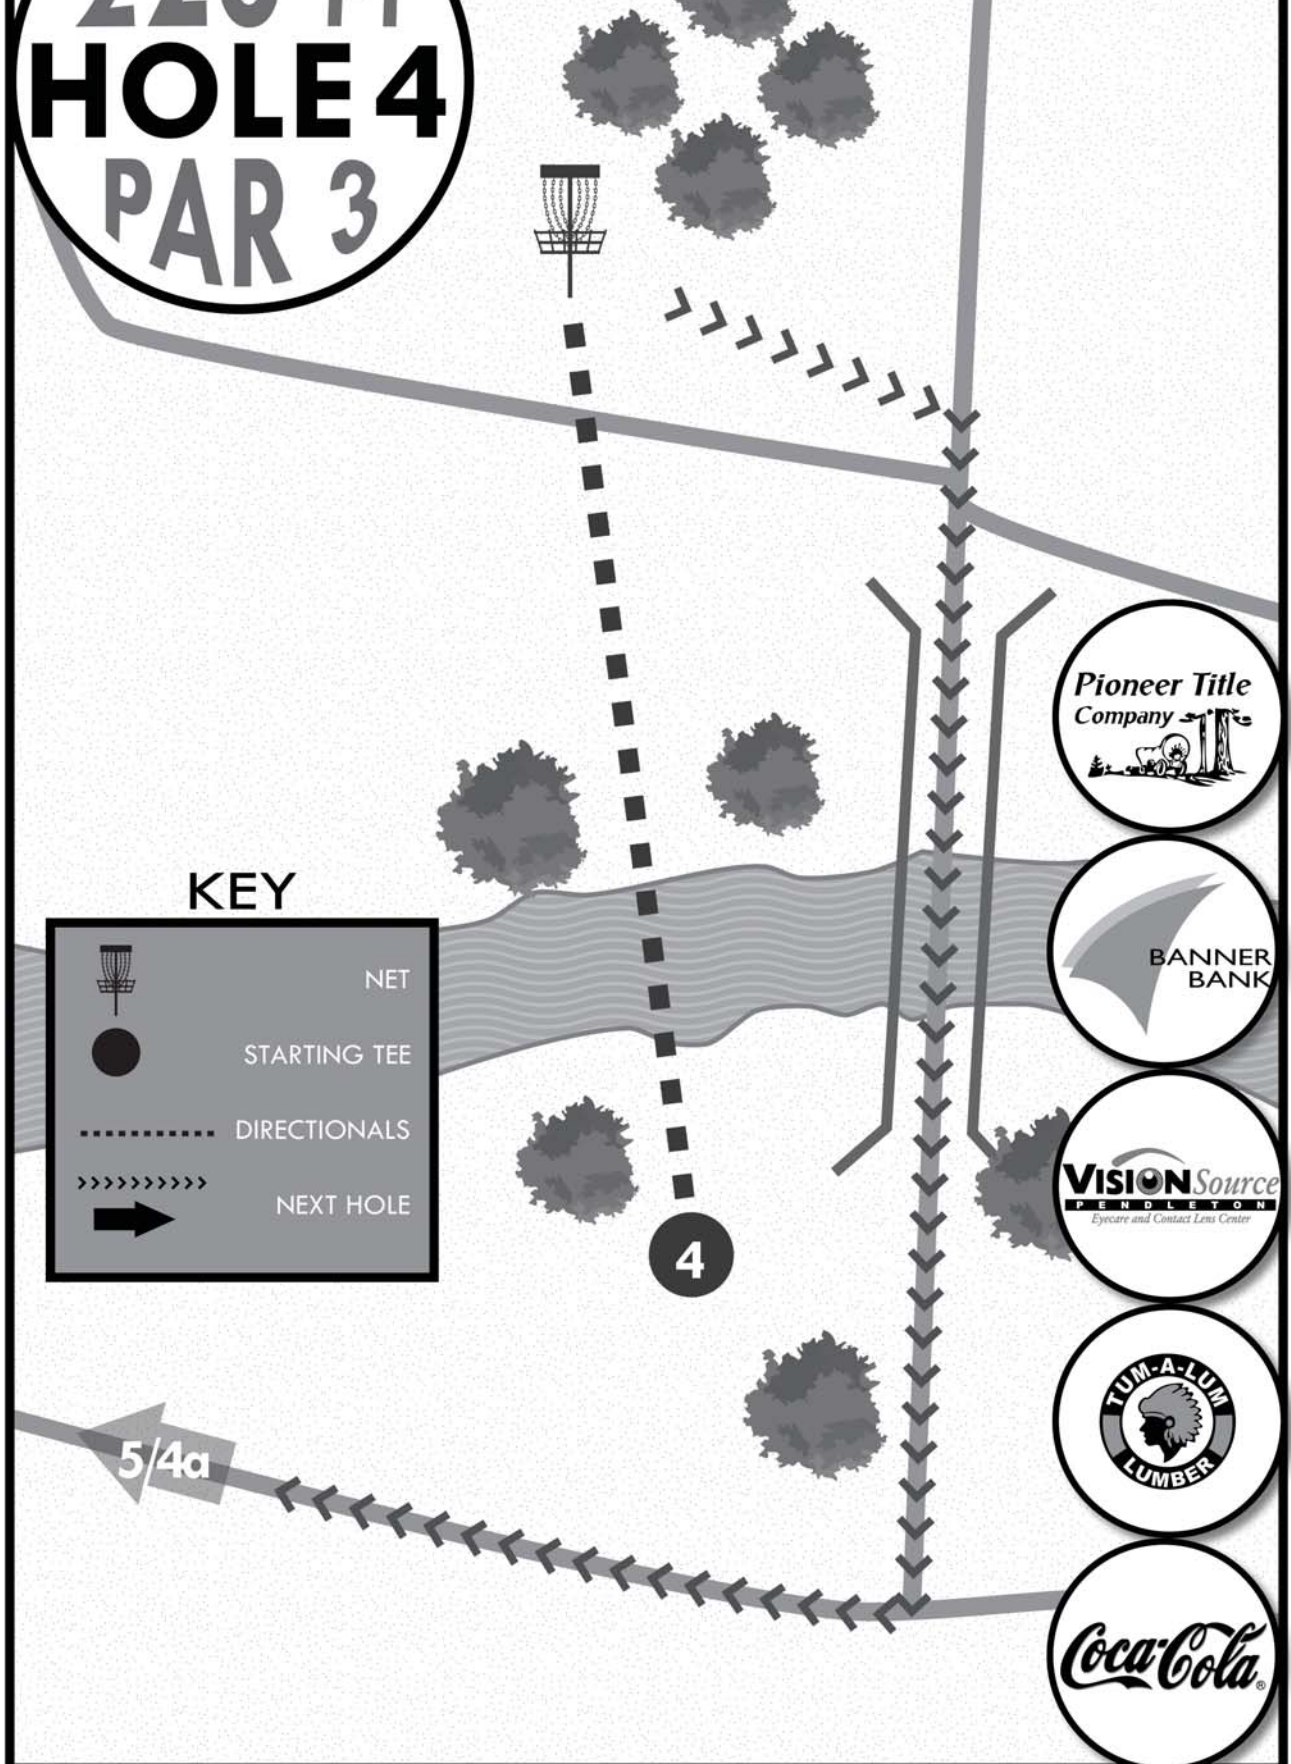

PENDLETON ROTARY DISC GOLF COURSE

223 FT
HOLE 4
PAR 3

KEY

	NET
	STARTING TEE
	DIRECTIONALS
	NEXT HOLE

Pioneer Title Company

BANNER BANK

VISION Source
PENDLETON
Eye care and Contact Lens Center

TUM-A-LUM LUMBER