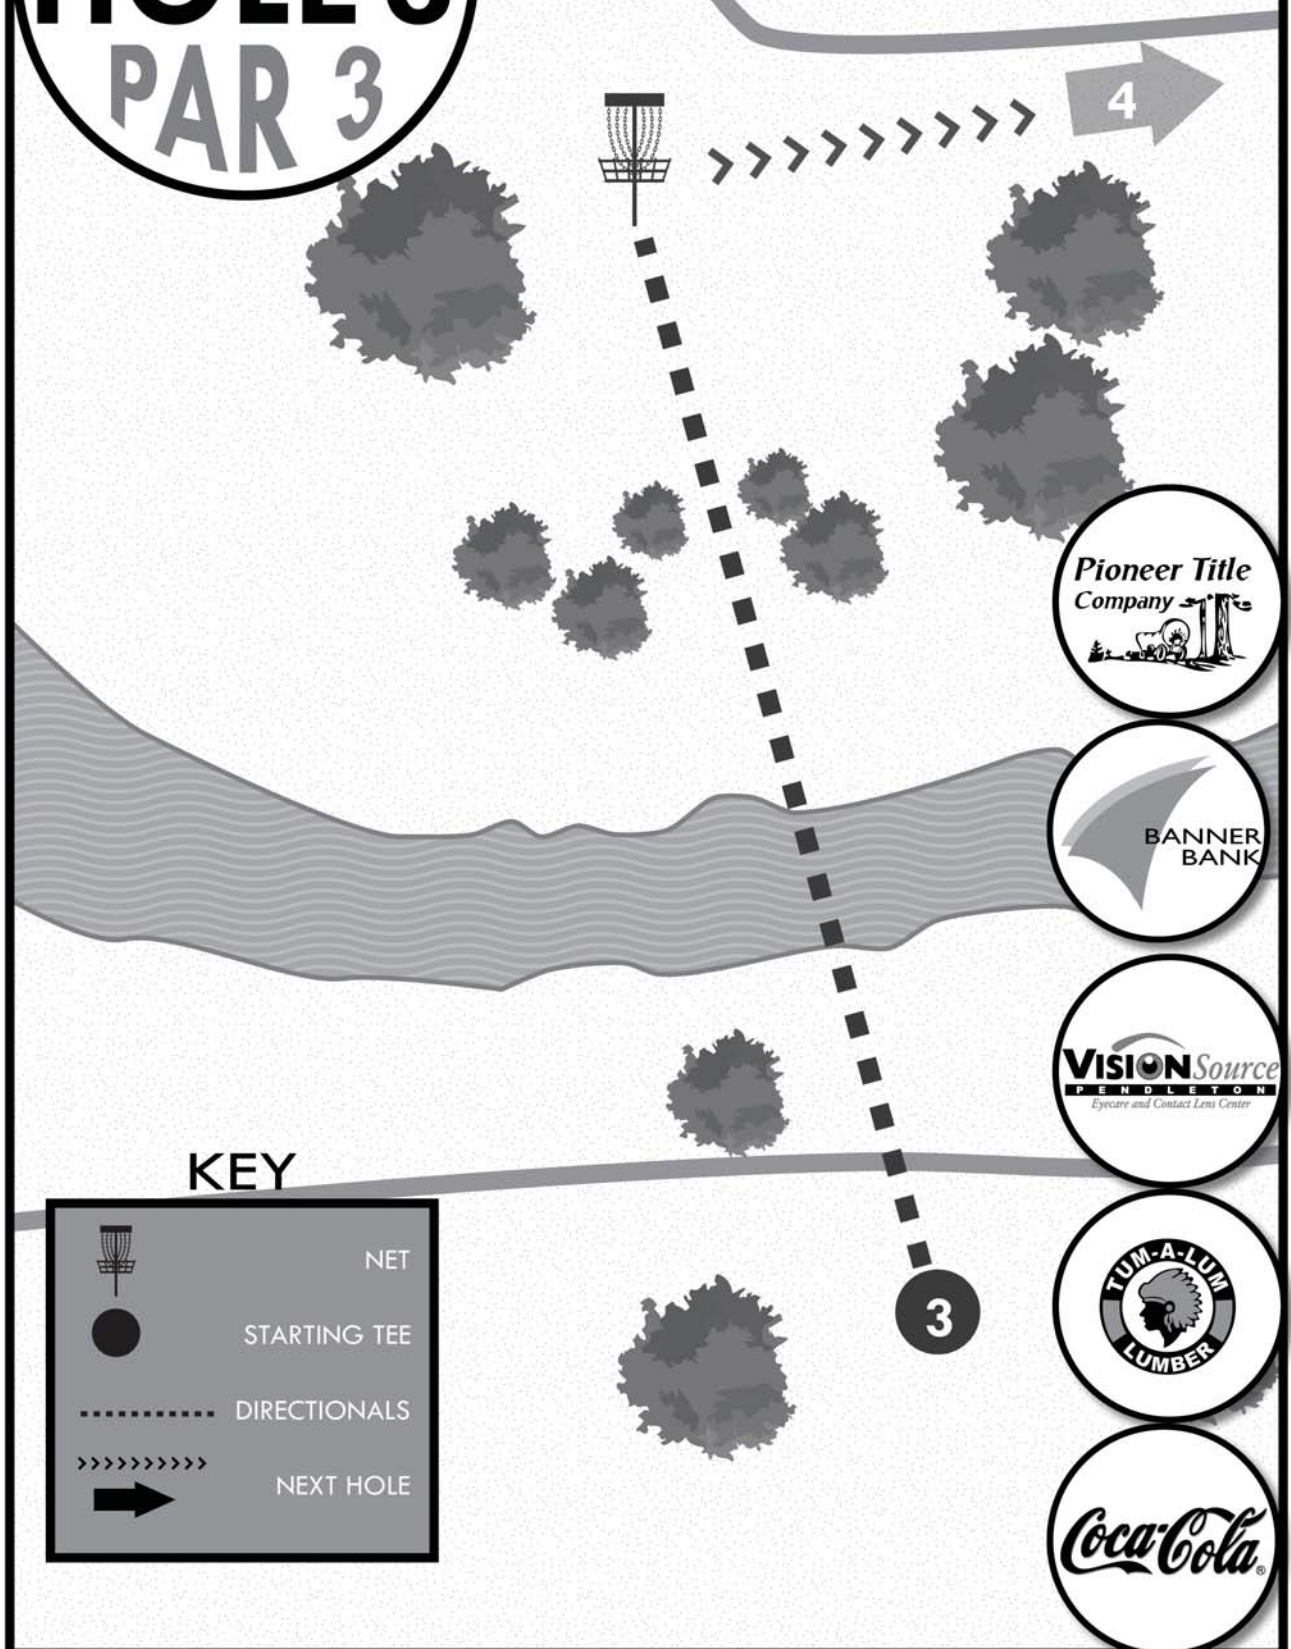

# PENDLETON ROTARY DISC GOLF COURSE

**205' FT**  
**HOLE 3**  
**PAR 3**

## KEY

	NET
	STARTING TEE
	DIRECTIONALS
	NEXT HOLE

sponsored by

# WES & MILDRED GRILLEY