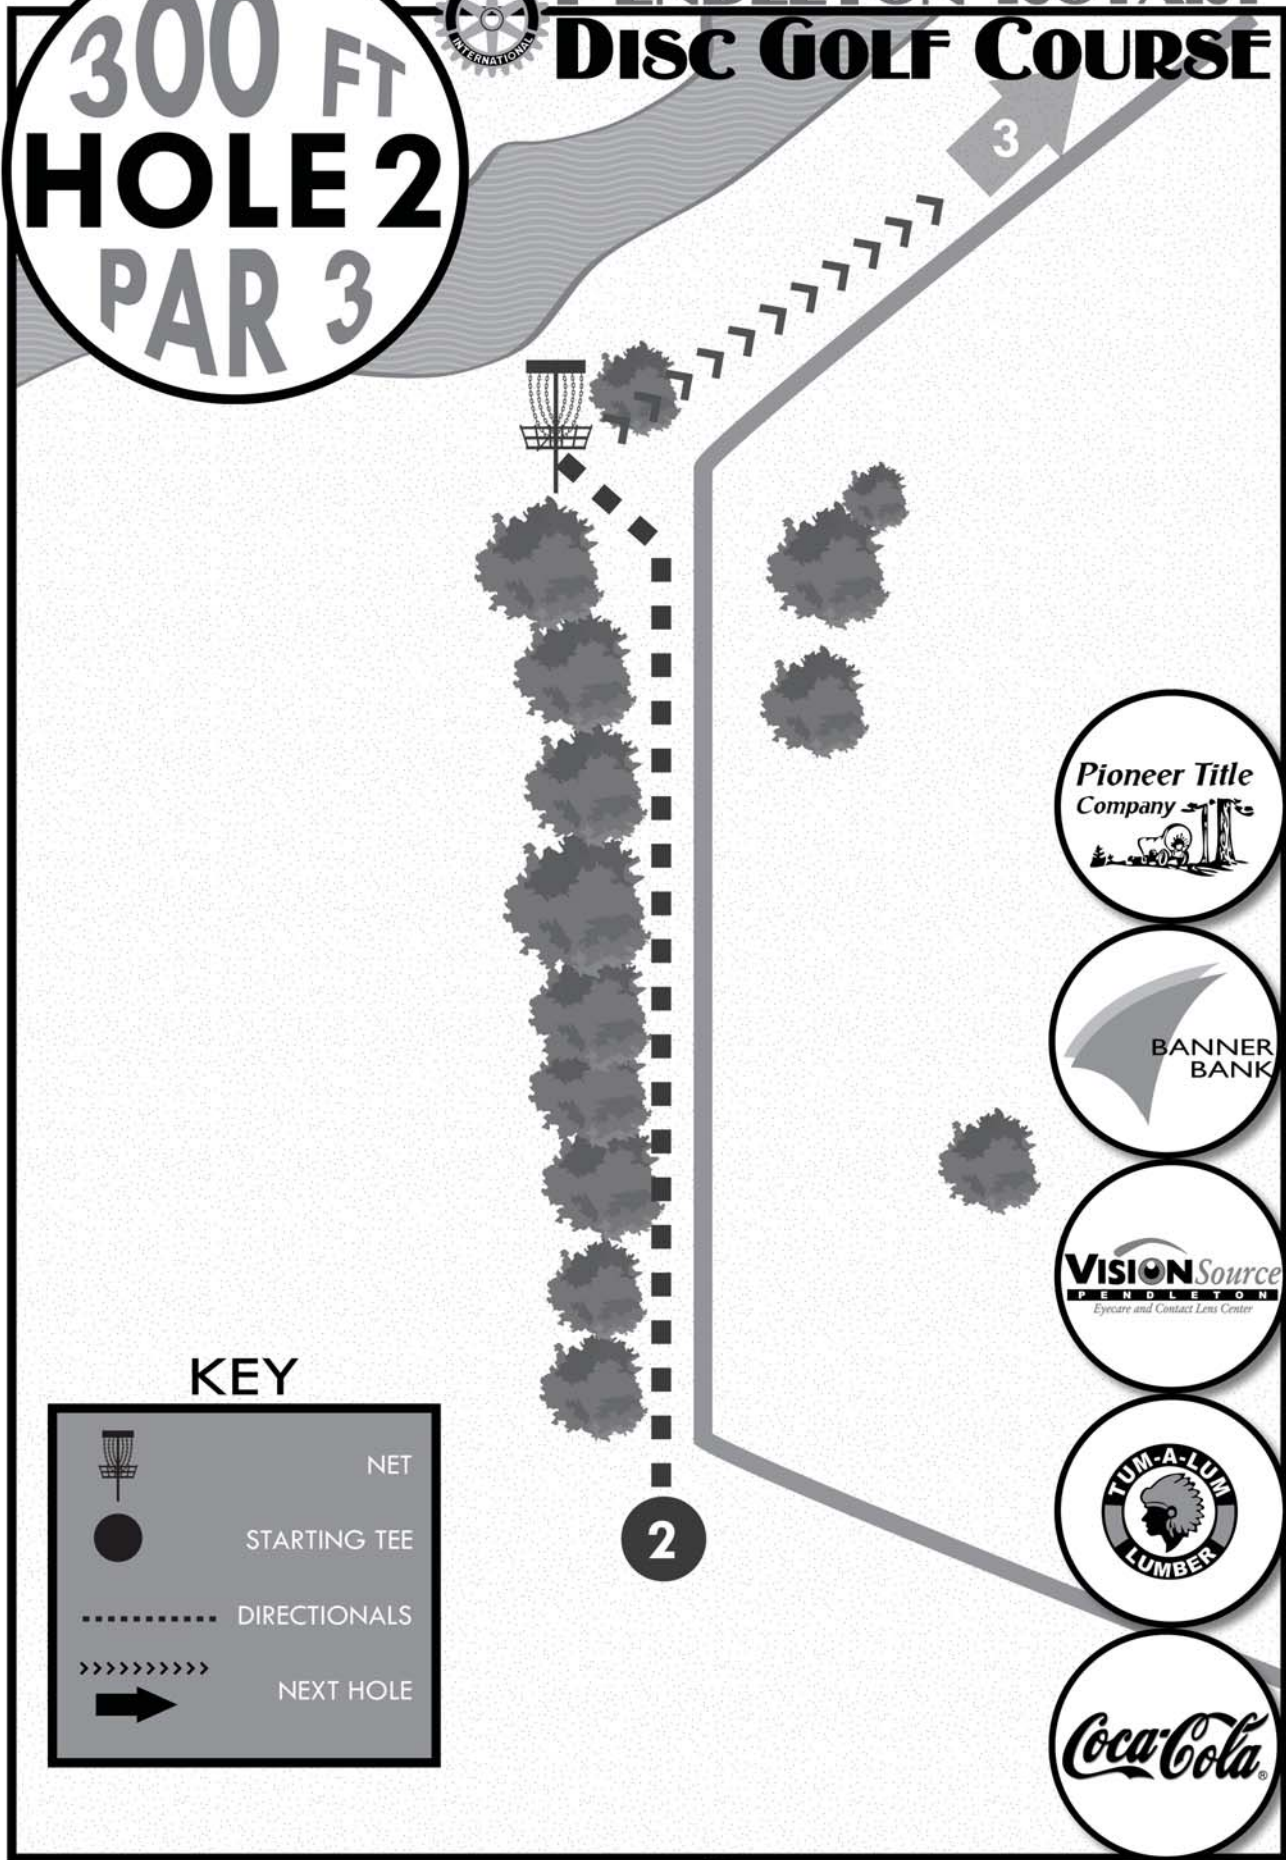

PENDLETON ROTARY DISC GOLF COURSE

**300 FT
HOLE 2
PAR 3**

KEY

	NET
	STARTING TEE
	DIRECTIONALS
	NEXT HOLE

sponsored by

RED LION HOTEL