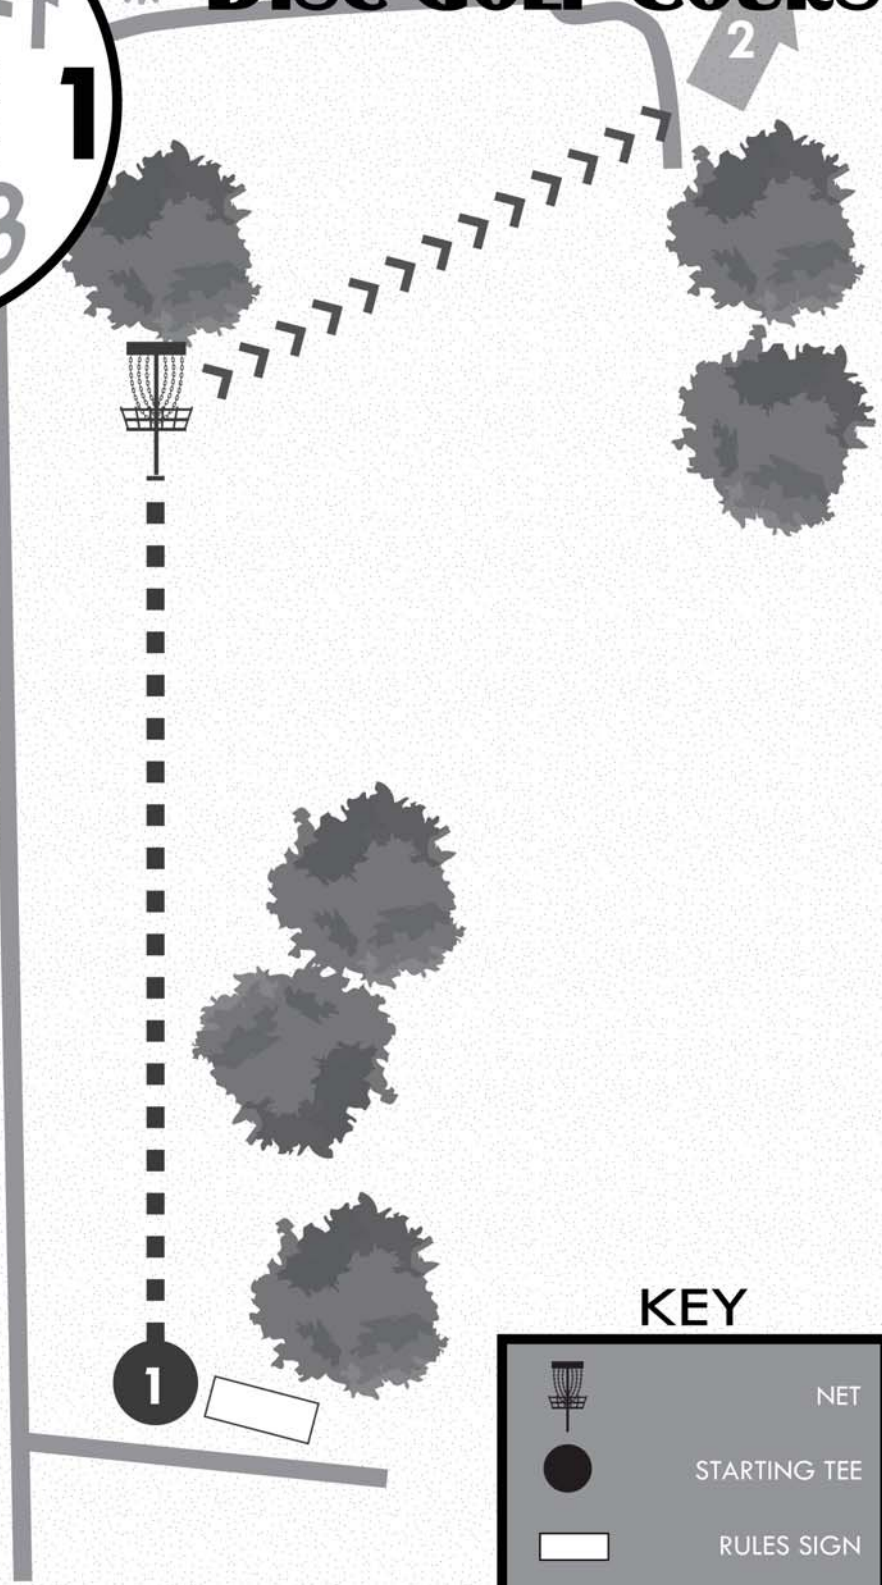

PENDLETON ROTARY DISC GOLF COURSE

290 FT
HOLE 1
PAR 3

KEY

	NET
	STARTING TEE
	RULES SIGN
	DIRECTIONALS
	DIRECTIONALS
	NEXT HOLE

sponsored by
STAN TIMMERMAN