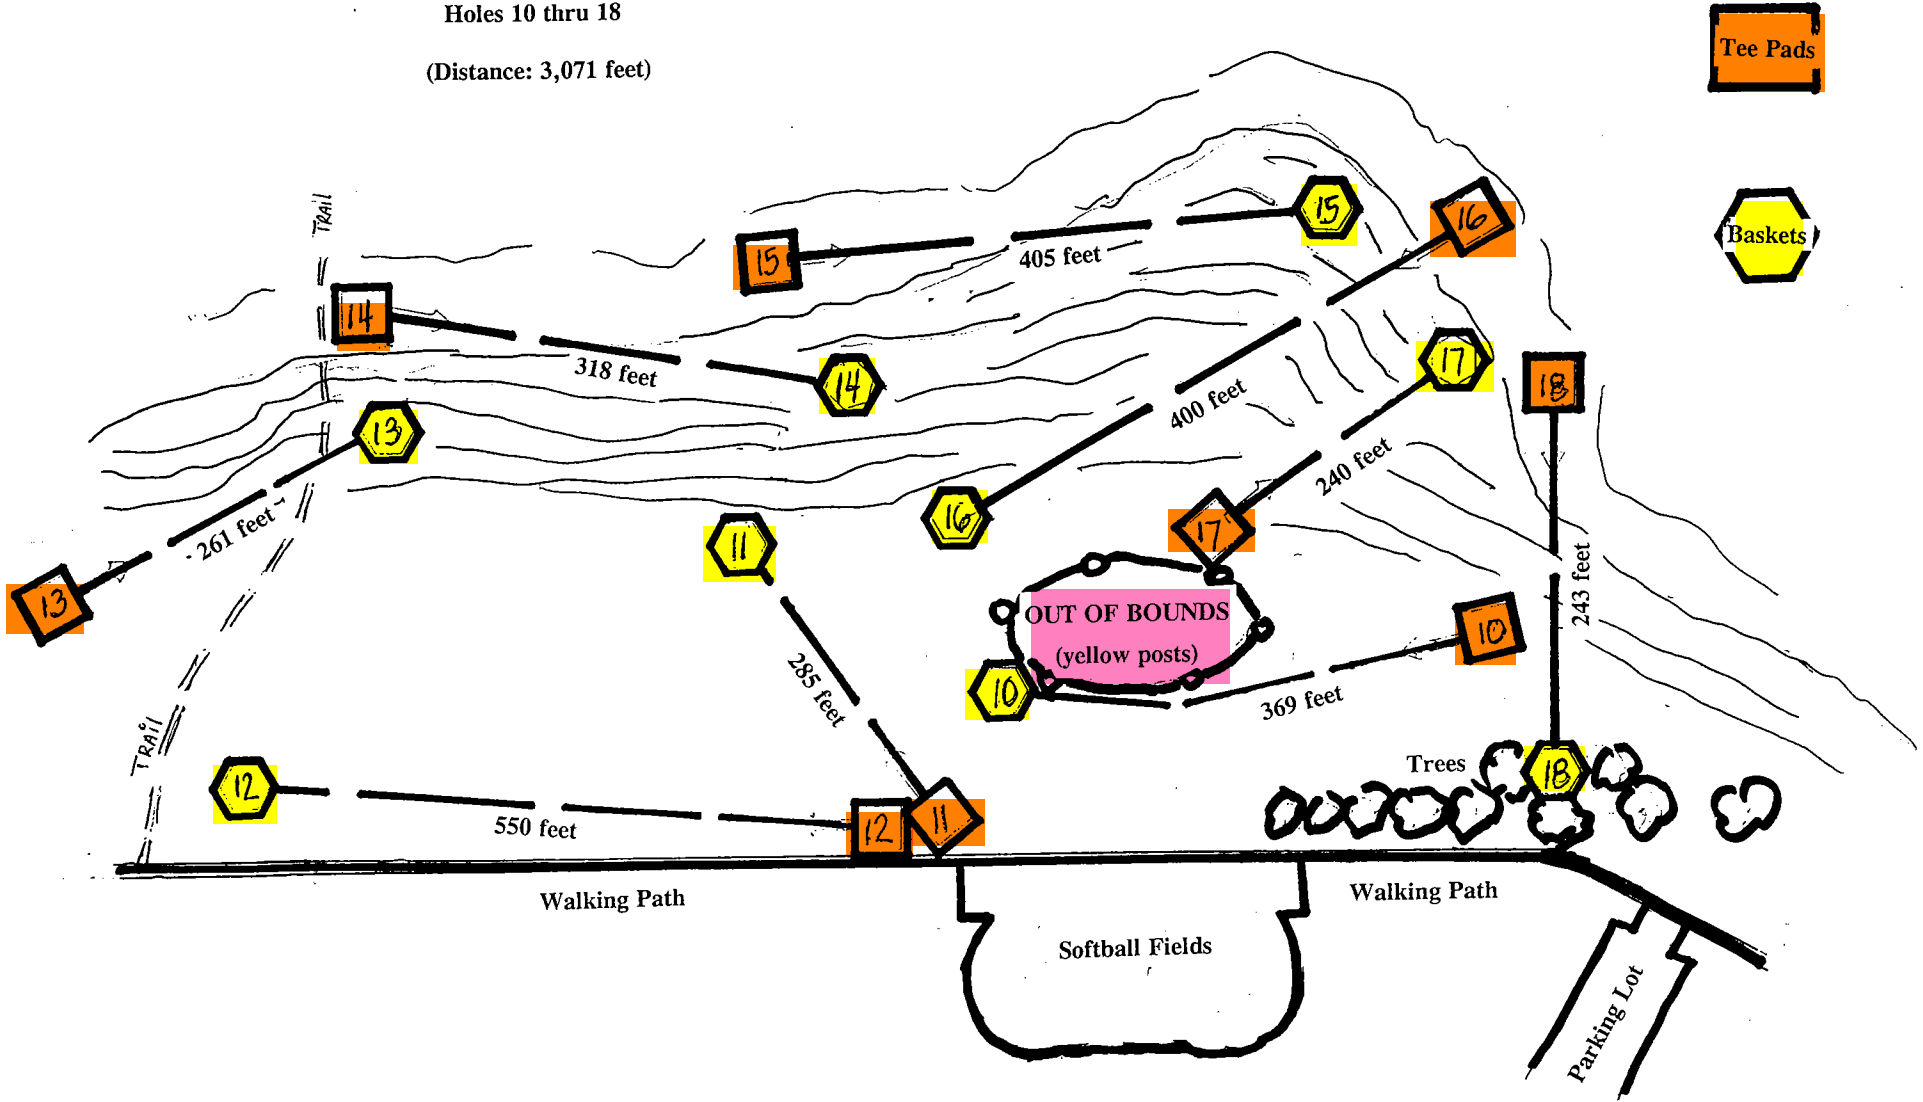

PENDLETON ROTARY DISC GOLF COURSE

Holes 10 thru 18
(Distance: 3,071 feet)

PENDLETON ROTARY DISC GOLF COURSE

Holes 10 thru 18
(Distance: 3,071 feet)

Tee Pads

Baskets